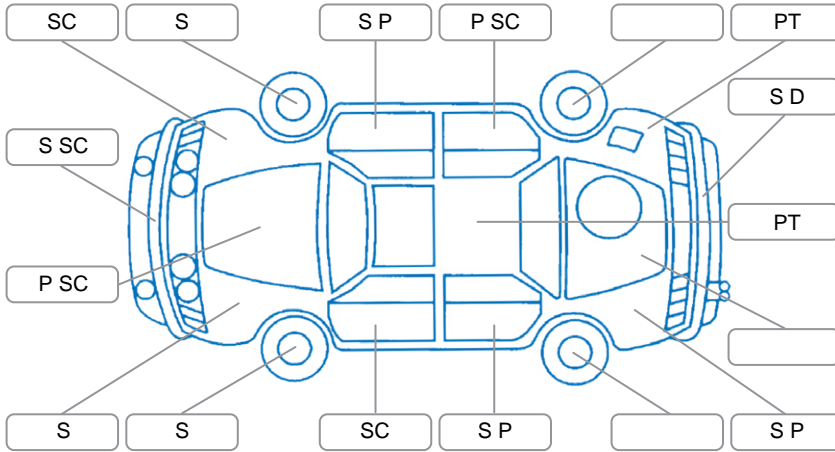

Report ID:	28,199,814	Version:	1
Created:	20 May 2026		

Make:	KIA	Model:	RIO
Body Style:	Sedan	Year:	2008
Rego No.:	EHH824	Rego Expiry:	05 Jul 2026
WoF Expiry:	04 Sep 2026	Odometer:	139,531 Kms
Good No.:	28199814	VIN:	KNADE223386323364
Next Service:	142700 Kms	Service History:	No

Key

S = Scratch R = Rust C = Crack * = Decals W = Significant scuffs
 D = Dent PT = Paint defect P = Pin dent SC = Stone Chips

Note: some defects and blemishes may not be displayed in the diagram

Body Inspection Comments

Moisture in right Tailight. Right rear quarter panel window rubber cracked.

Conditions During Body Inspection Dry

Under Carriage and Under Bonnet Inspection Comments

Interior Comments

Seats:	Average
Carpets:	Average
Panels:	Average
Dashboard:	Average