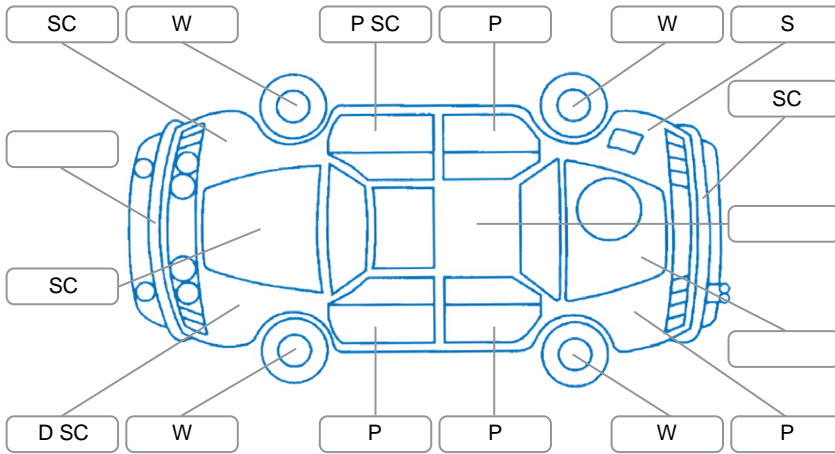

Report ID:	28,199,795	Version:	1
Created:	22 May 2026		

Make:	Hyundai	Model:	I40
Body Style:	Wagon	Year:	2014
Rego No.:	HSD53	Rego Expiry:	30 Nov 2026
WoF Expiry:	07 Jan 2027	Odometer:	226,000 Kms
Good No.:	28199795	VIN:	KMHLC81UMEU084530
Next Service:	24/12/25 or 228000km	Service History:	Yes

Key
 S = Scratch R = Rust C = Crack * = Decals W = Significant scuffs
 D = Dent PT = Paint defect P = Pin dent SC = Stone Chips

Note: some defects and blemishes may not be displayed in the diagram

Body Inspection Comments

Conditions During Body Inspection: Dry

Under Carriage and Under Bonnet Inspection Comments

Interior Comments

Seats:	Good
Carpets:	Good
Panels:	Good
Dashboard:	Good

General Comments

Vehicle drove well.
 1 key fob not working and missing unlock button.