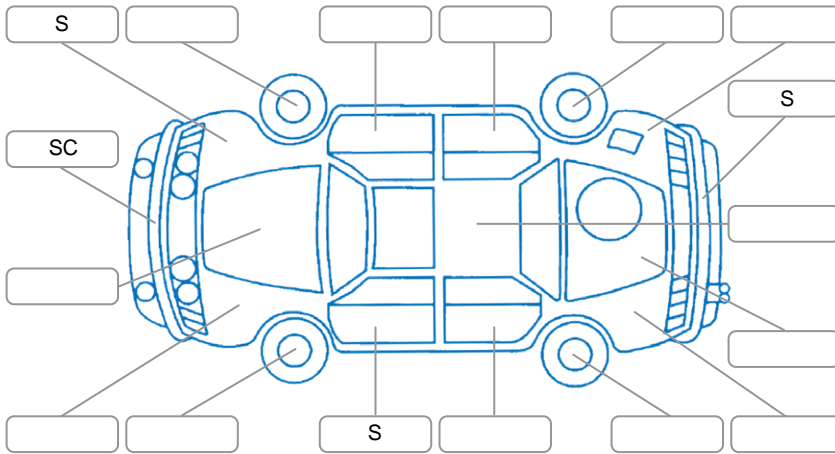

Report ID:	28,199,748	Version:	1
Created:	21 May 2026		

Make:	LDV	Model:	T60
Body Style:	Utility	Year:	2022
Rego No.:	PCM189	Rego Expiry:	15 Dec 2026
WoF Expiry:	14 May 2027	Odometer:	28,675 Kms
Good No.:	28199748	VIN:	LSFAM11B9MA125022
Next Service:	38000	Service History:	No

**Key**  
 S = Scratch    R = Rust    C = Crack    \* = Decals    W = Significant scuffs  
 D = Dent    PT = Paint defect    P = Pin dent    SC = Stone Chips

Note: some defects and blemishes may not be displayed in the diagram

### Body Inspection Comments

Stonechip with legs on windscreen

Conditions During Body Inspection

Dry