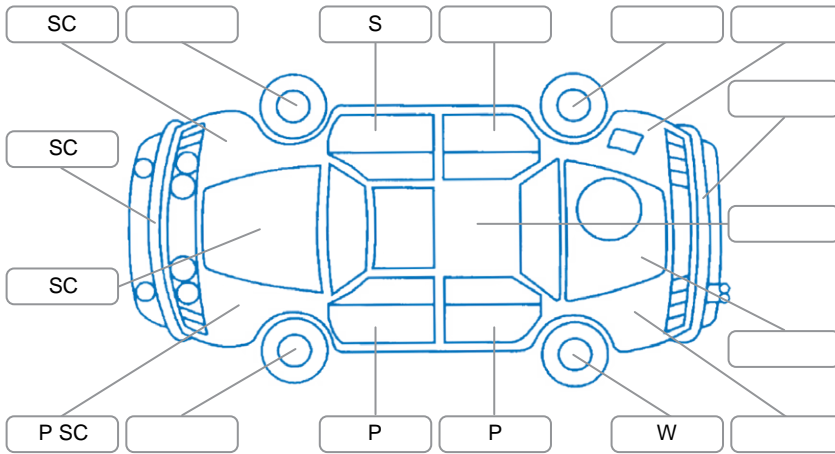

Report ID:	28,199,724	Version:	1
Created:	23 Jun 2026		

Make:	Suzuki	Model:	SX4
Body Style:	Hatchback	Year:	2013
Rego No.:	GTA164	Rego Expiry:	27 Jun 2026
WoF Expiry:	03 Feb 2027	Odometer:	117,055 Kms
Good No.:	28199724	VIN:	JSAGYB51S00400350
Next Service:	129,000 Kms	Service History:	Yes

Key
 S = Scratch R = Rust C = Crack * = Decals W = Significant scuffs
 D = Dent PT = Paint defect P = Pin dent SC = Stone Chips

Note: some defects and blemishes may not be displayed in the diagram

Body Inspection Comments

Stone chips in front windscreen
 Front bumper left lower trim damaged

Conditions During Body Inspection: Wet

Under Carriage and Under Bonnet Inspection Comments

AWD

Interior Comments

Seats:	Good
Carpets:	Good
Panels:	Good
Dashboard:	Good