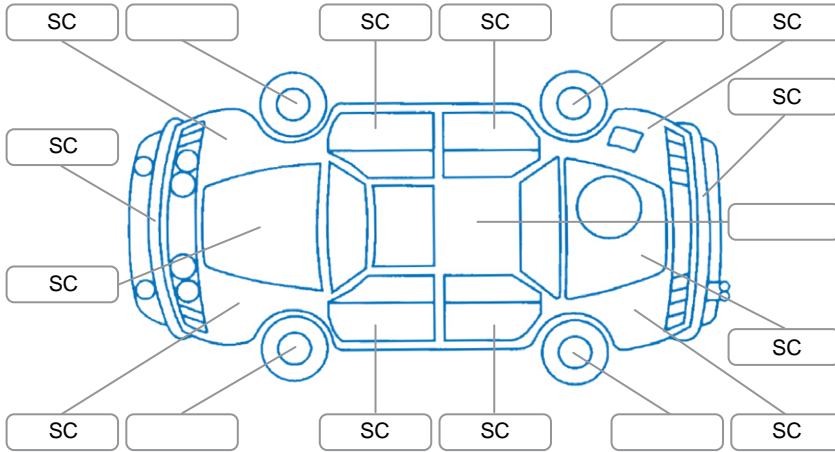

Report ID:	28,199,707	Version:	2
Created:	22 May 2026		

Make:	Toyota	Model:	Rav4
Body Style:	SUV	Year:	2019
Rego No.:	MNM512	Rego Expiry:	31 Dec 2026
WoF Expiry:	04 Jun 2027	Odometer:	93,512 Kms
Good No.:	28199707	VIN:	JTMZ43FV20J016131
Next Service:	103500	Service History:	Yes

### Key

S = Scratch    R = Rust    C = Crack    \* = Decals    W = Significant scuffs  
 D = Dent    PT = Paint defect    P = Pin dent    SC = Stone Chips

Note: some defects and blemishes may not be displayed in the diagram