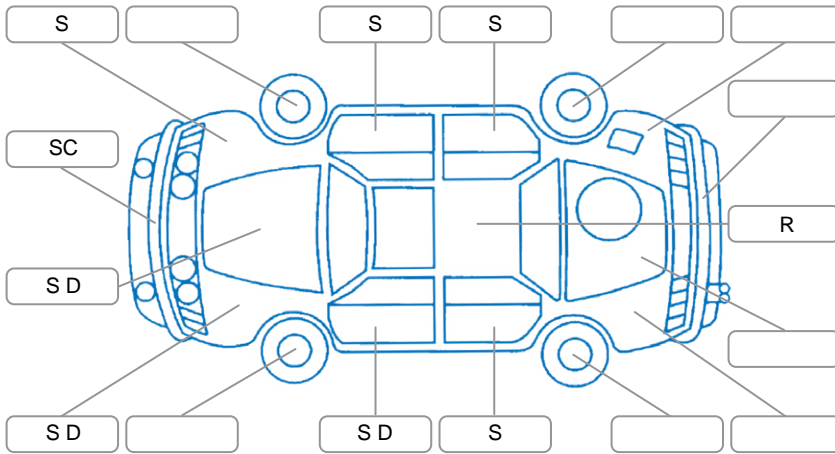

Report ID:	28,199,563	Version:	1
Created:	21 May 2026		

Make:	Toyota	Model:	Hilux
Body Style:	Utility	Year:	2016
Rego No.:	KAR301	Rego Expiry:	24 Feb 2027
WoF Expiry:	05 Mar 2027	Odometer:	382,741 Kms
Good No.:	28199563	VIN:	MR0KA3CD901190009
Next Service:	384,000	Service History:	No

Key
 S = Scratch R = Rust C = Crack * = Decals W = Significant scuffs
 D = Dent PT = Paint defect P = Pin dent SC = Stone Chips

Note: some defects and blemishes may not be displayed in the diagram

Body Inspection Comments

- Stone chips on windscreen
- Temporarily fuel cap fitted
- Significant roof dent
- Right side step broken

Conditions During Body Inspection: Dry

Under Carriage and Under Bonnet Inspection Comments

4wd

Interior Comments