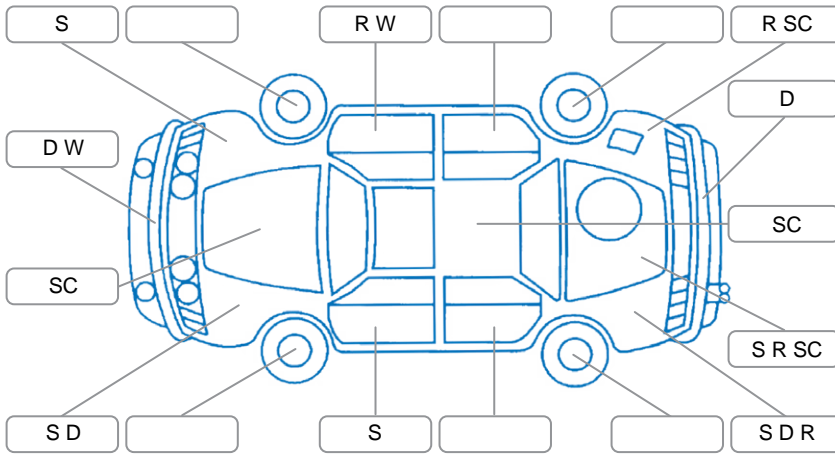

Report ID:	28,199,439	Version:	3
Created:	10 Jun 2026		

Make:	Toyota	Model:	Landcruiser
Body Style:	Minibus	Year:	2012
Rego No.:	GJY287	Rego Expiry:	30 May 2027
WoF Expiry:	11 Dec 2026	Odometer:	61,924 Kms
Good No.:	28199439	VIN:	JTERV71J400005268
Next Service:	5/4/25 or 71800k	Service History:	Yes

Key
 S = Scratch R = Rust C = Crack * = Decals W = Significant scuffs
 D = Dent PT = Paint defect P = Pin dent SC = Stone Chips

Note: some defects and blemishes may not be displayed in the diagram

Body Inspection Comments