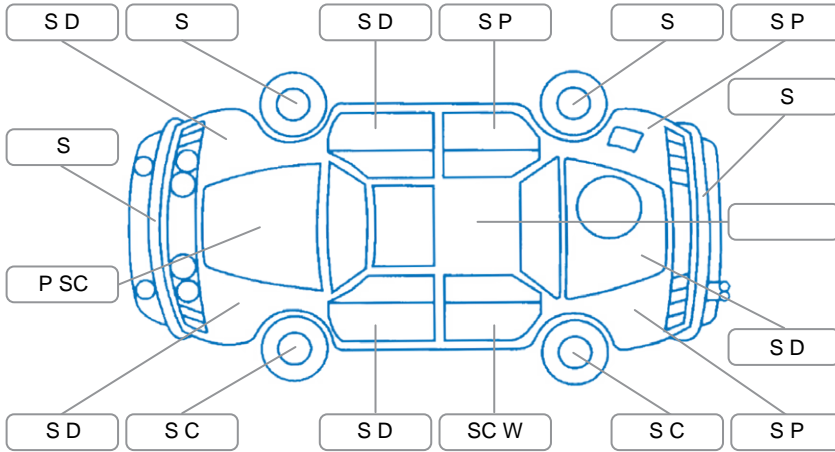

Report ID:	28,199,418	Version:	2
Created:	21 May 2026		

Make:	Honda	Model:	FIT
Body Style:	Hatchback	Year:	2007
Rego No.:	FSQ586	Rego Expiry:	17 Jul 2026
WoF Expiry:	17 Jul 2026	Odometer:	178,756 Kms
Good No.:	28199418	VIN:	7AT08G2YX10411309
Next Service:	185,000kms	Service History:	No

Key

S = Scratch R = Rust C = Crack * = Decals W = Significant scuffs
 D = Dent PT = Paint defect P = Pin dent SC = Stone Chips

Note: some defects and blemishes may not be displayed in the diagram

Body Inspection Comments

Right sill dented & scratched.

Conditions During Body Inspection

Dry

Under Carriage and Under Bonnet Inspection Comments

Interior Comments

Seats:	Average
Carpets:	Average
Panels:	Headlining torn at rear.
Dashboard:	Average