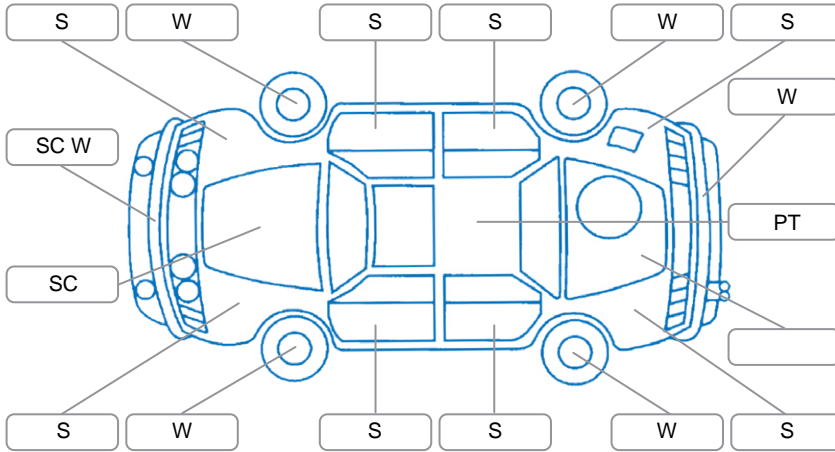

Report ID:	28,199,275	Version:	1
Created:	20 May 2026		

Make:	Hyundai	Model:	Santa FE
Body Style:	SUV	Year:	2015
Rego No.:	JFH438	Rego Expiry:	15 Jul 2025
WoF Expiry:	03 Jul 2025	Odometer:	237,127 Kms
Good No.:	28199275	VIN:	KMHSU81XSFU446547
Next Service:	No recent service	Service History:	No

Key

S = Scratch R = Rust C = Crack * = Decals W = Significant scuffs
 D = Dent PT = Paint defect P = Pin dent SC = Stone Chips

Note: some defects and blemishes may not be displayed in the diagram

Body Inspection Comments

Conditions During Body Inspection: Dry

Under Carriage and Under Bonnet Inspection Comments

Uneven wear on front tyres.

Interior Comments

Seats:	Average
Carpets:	Average
Panels:	Average
Dashboard:	Good

General Comments