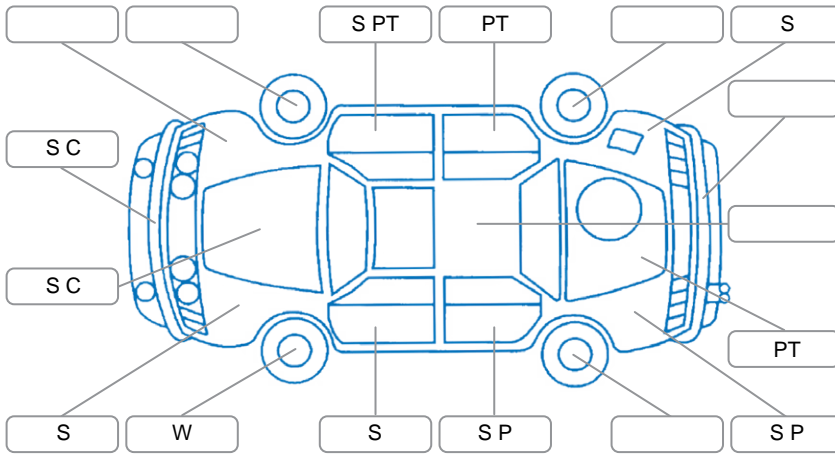

Report ID:	28,199,247	Version:	2
Created:	12 Jun 2026		

Make:	KIA	Model:	Sportage
Body Style:	SUV	Year:	2016
Rego No.:	JTF752	Rego Expiry:	06 Nov 2026
WoF Expiry:	08 Jun 2027	Odometer:	135,018 Kms
Good No.:	28199247	VIN:	KNAPM81AMG7075562
Next Service:	145000 kms	Service History:	Yes

**Key**  
 S = Scratch    R = Rust    C = Crack    \* = Decals    W = Significant scuffs  
 D = Dent    PT = Paint defect    P = Pin dent    SC = Stone Chips

Note: some defects and blemishes may not be displayed in the diagram