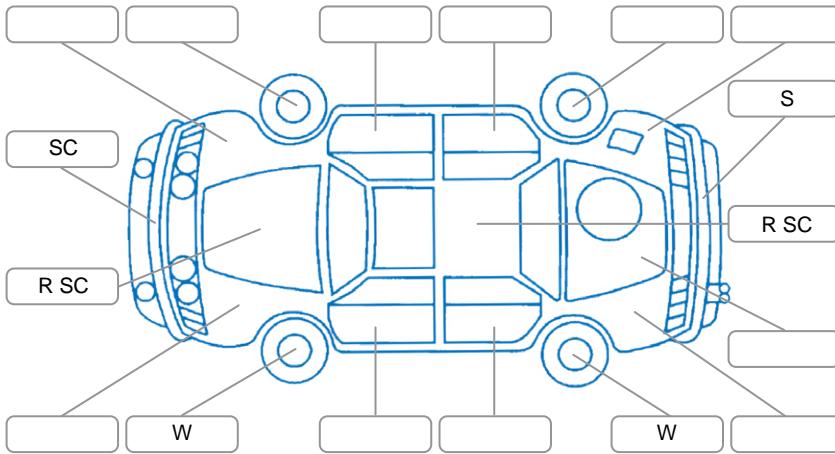

Key
 S = Scratch R = Rust C = Crack * = Decals W = Significant scuffs
 D = Dent PT = Paint defect P = Pin dent SC = Stone Chips

Note: some defects and blemishes may not be displayed in the diagram

Body Inspection Comments

Conditions During Body Inspection

Under Carriage and Under Bonnet Inspection Comments

Interior Comments

Seats:	Good
Carpets:	Good
Panels:	Good
Dashboard:	Good

General Comments

One key fob not working

Road Conditions During Test Drive	Dry
Engine Timing Mechanism	Timing Chain
Evidence of Cam Belt Replacement	<input type="checkbox"/> Yes <input type="checkbox"/> No Kms
Inspected by:	Phillip Russel-Waimotu
Published by:	Phillip Russel-Waimotu
Inspection Date:	24 May 2026