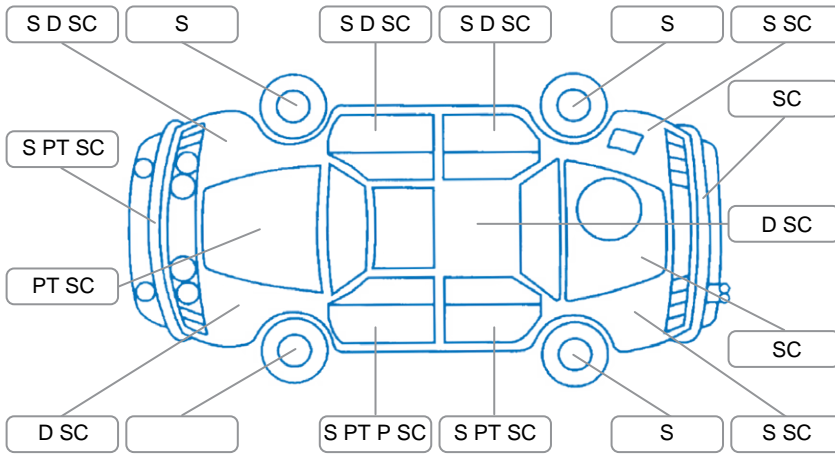

Report ID:	28,199,140	Version:	1
Created:	21 May 2026		

Make:	Nissan	Model:	X-Trail
Body Style:	SUV	Year:	2021
Rego No.:	NYY249	Rego Expiry:	05 Sep 2026
WoF Expiry:	07 May 2027	Odometer:	138,964 Kms
Good No.:	28199140	VIN:	JN1TBNT32A0066022
Next Service:	151,000 Kms	Service History:	No

Key
 S = Scratch R = Rust C = Crack * = Decals W = Significant scuffs
 D = Dent PT = Paint defect P = Pin dent SC = Stone Chips

Note: some defects and blemishes may not be displayed in the diagram

Body Inspection Comments

LR inner wheel arch gouged/dented.
 Stone chips in windscreen.

Conditions During Body Inspection Dry

Under Carriage and Under Bonnet Inspection Comments

Interior Comments

Seats:	Good
Carpets:	Good
Panels:	Good
Dashboard:	Good