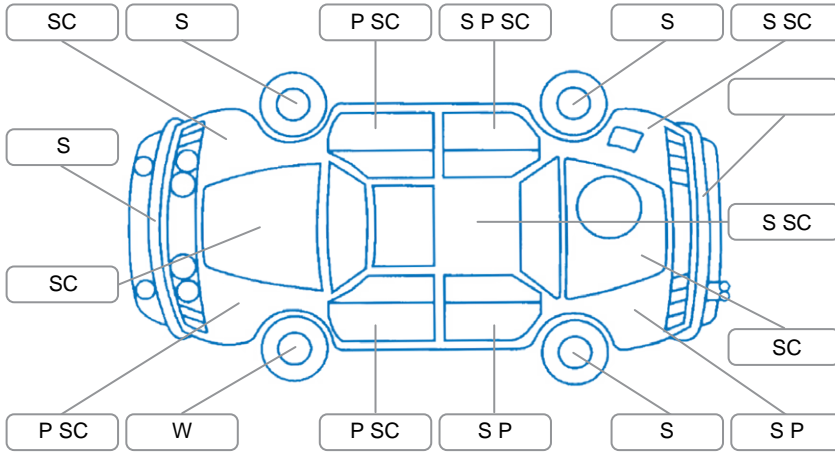

Report ID:	28,199,129	Version:	3
Created:	12 Jun 2026		

Make:	Suzuki	Model:	Swift
Body Style:	Hatchback	Year:	2023
Rego No.:	PTU762	Rego Expiry:	14 Sep 2026
WoF Expiry:	14 May 2027	Odometer:	124,219 Kms
Good No.:	28199129	VIN:	JSAAZC83S00411367
Next Service:	138,000 Kms	Service History:	No

Key

S = Scratch R = Rust C = Crack * = Decals W = Significant scuffs
 D = Dent PT = Paint defect P = Pin dent SC = Stone Chips

Note: some defects and blemishes may not be displayed in the diagram

Body Inspection Comments

Large dent in RH cant rail. Minor dents in LH cant rail.
 LF tyre sidewall gouged.

Conditions During Body Inspection

Wet

Under Carriage and Under Bonnet Inspection Comments

Coolant level topped up.

Interior Comments

Seats:	Good
Carpets:	Good
Panels:	Good. Drivers side centre console panel missing.
Dashboard:	Good

General Comments

RL window not going up from door switch.

Road Conditions During Test Drive	Dry
Engine Timing Mechanism	Timing Chain
Evidence of Cam Belt Replacement	<input type="checkbox"/> Yes <input type="checkbox"/> No Kms
Inspected by:	Blair Robertson
Published by:	Blair Robertson
Inspection Date:	12 Jun 2026