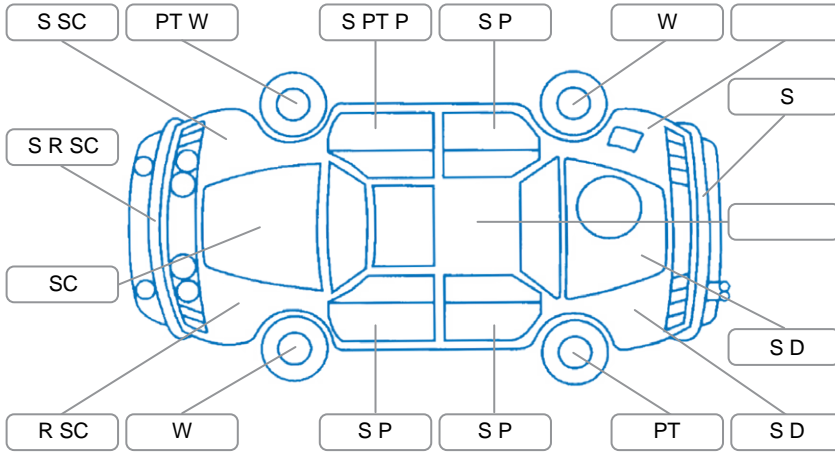

Report ID:	28,198,988	Version:	1
Created:	25 May 2026		

Make:	Holden	Model:	Colorado
Body Style:	Utility	Year:	2019
Rego No.:	MGQ389	Rego Expiry:	24 Jul 2026
WoF Expiry:	06 Sep 2026	Odometer:	297,427 Kms
Good No.:	28198988	VIN:	MMU148FK0KH619483
Next Service:	200030	Service History:	Yes

**Key**

S = Scratch    R = Rust    C = Crack    \* = Decals    W = Significant scuffs  
 D = Dent    PT = Paint defect    P = Pin dent    SC = Stone Chips

Note: some defects and blemishes may not be displayed in the diagram