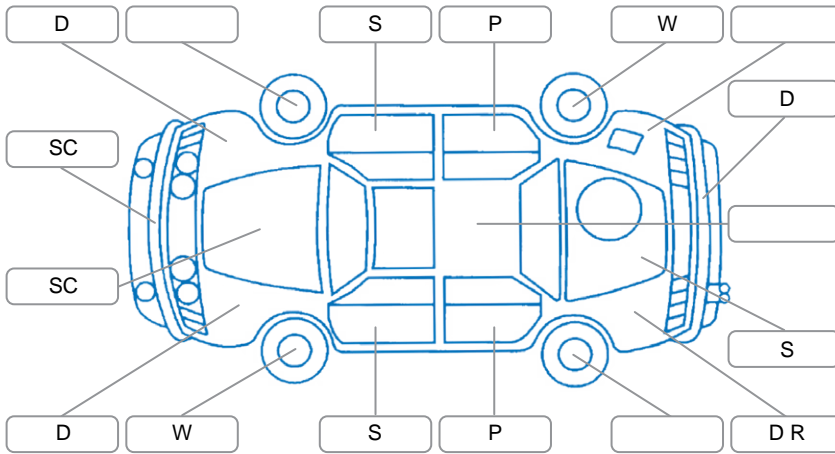

Report ID:	28,198,974	Version:	1
Created:	20 May 2026		

Make:	Nissan	Model:	Tiida
Body Style:	Hatchback	Year:	2006
Rego No.:	JEF471	Rego Expiry:	01 Jul 2026
WoF Expiry:	03 Jul 2026	Odometer:	235,939 Kms
Good No.:	28198974	VIN:	7AT0DH78X15091139
Next Service:	246000	Service History:	No

**Key**  
 S = Scratch    R = Rust    C = Crack    \* = Decals    W = Significant scuffs  
 D = Dent    PT = Paint defect    P = Pin dent    SC = Stone Chips

Note: some defects and blemishes may not be displayed in the diagram