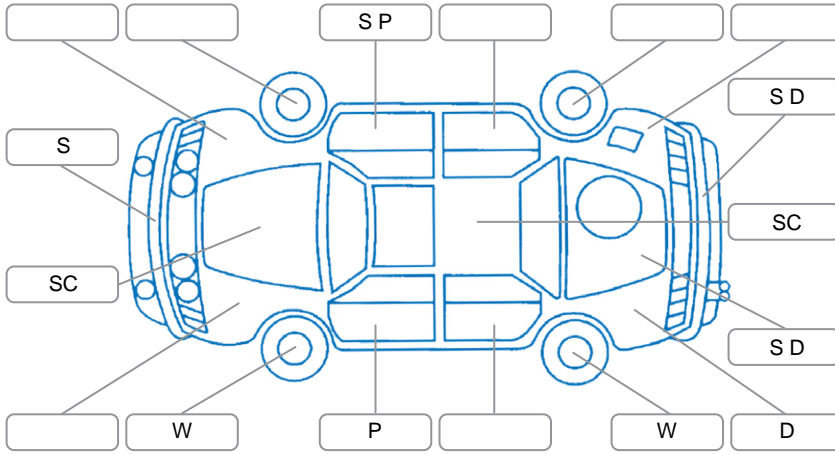

**Key**

S = Scratch    R = Rust    C = Crack    \* = Decals    W = Significant scuffs  
 D = Dent    PT = Paint defect    P = Pin dent    SC = Stone Chips

Note: some defects and blemishes may not be displayed in the diagram

**Body Inspection Comments**

Chip windscreen left side

Conditions During Body Inspection

Dry

**Under Carriage and Under Bonnet Inspection Comments**

Undertray damaged

**Interior Comments**

Seats:	stained
Carpets:	Good
Panels:	Good
Dashboard:	Good