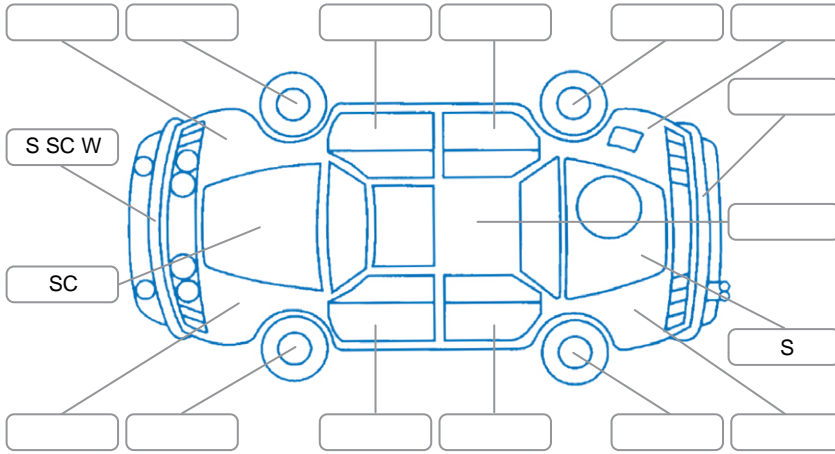

Report ID:	28,198,872	Version:	1
Created:	10 Jun 2026		

Make:	KIA	Model:	Sorento
Body Style:	SUV	Year:	2008
Rego No.:	EQU547	Rego Expiry:	09 Mar 2027
WoF Expiry:	09 Jun 2027	Odometer:	109,225 Kms
Good No.:	28198872	VIN:	KNEJC524885844973
Next Service:	123000	Service History:	Yes

Key

S = Scratch R = Rust C = Crack * = Decals W = Significant scuffs
 D = Dent PT = Paint defect P = Pin dent SC = Stone Chips

Note: some defects and blemishes may not be displayed in the diagram

Body Inspection Comments

Conditions During Body Inspection

Dry

Under Carriage and Under Bonnet Inspection Comments

Interior Comments

Seats: drivers bolster minor damage

Carpets: Good

Panels: Good

Dashboard: Good