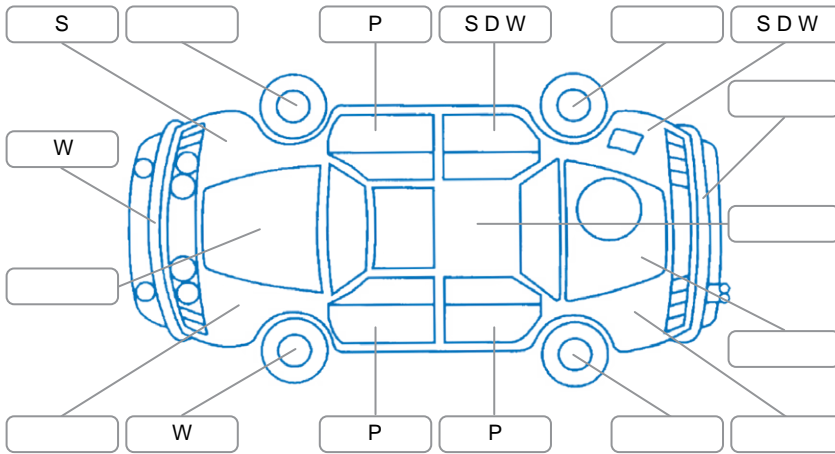

Report ID:	28,198,838	Version:	1
Created:	22 Jun 2026		

Make:	Nissan	Model:	Serena
Body Style:	SUV	Year:	2015
Rego No.:	QMR234	Rego Expiry:	15 Oct 2026
WoF Expiry:	13 May 2027	Odometer:	75,779 Kms
Good No.:	28198838	VIN:	7AT0DH3FX24123500
Next Service:	85800	Service History:	No

Key
 S = Scratch R = Rust C = Crack * = Decals W = Significant scuffs
 D = Dent PT = Paint defect P = Pin dent SC = Stone Chips

Note: some defects and blemishes may not be displayed in the diagram

Body Inspection Comments

Conditions During Body Inspection: Dry

Under Carriage and Under Bonnet Inspection Comments

Interior Comments

Seats:	Good
Carpets:	Good
Panels:	Good
Dashboard:	Good

General Comments

Road Conditions During Test Drive	Dry	
Engine Timing Mechanism	Timing Chain	
Evidence of Cam Belt Replacement	<input type="checkbox"/> Yes <input type="checkbox"/> No	Kms
Inspected by:	Darian Beyer-Way	
Published by:	Bailey Seymour	
Inspection Date:	22 May 2026	