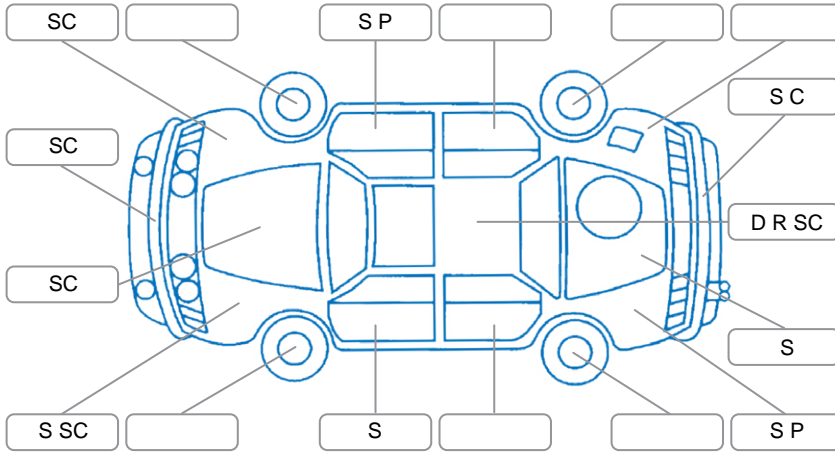

Report ID:	28,198,762	Version:	1
Created:	20 May 2026		

Make:	Hyundai	Model:	Santa FE
Body Style:	SUV	Year:	2014
Rego No.:	HFL468	Rego Expiry:	02 Jun 2026
WoF Expiry:	24 Sep 2026	Odometer:	304,672 Kms
Good No.:	28198762	VIN:	KMHSU81XSEU254446
Next Service:	304000	Service History:	No

Key

S = Scratch R = Rust C = Crack * = Decals W = Significant scuffs
 D = Dent PT = Paint defect P = Pin dent SC = Stone Chips

Note: some defects and blemishes may not be displayed in the diagram

Body Inspection Comments

L/F seat Broken won't go forward, W/Screen crack left side outer x 1 ,

Conditions During Body Inspection

Dry

Under Carriage and Under Bonnet Inspection Comments

Oil seepage lower engine Area, surface rust rear suspension components.