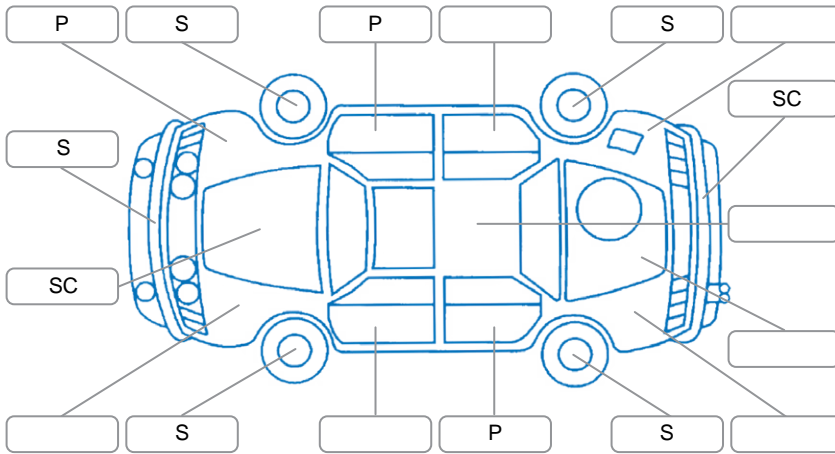

Report ID:	28,198,608	Version:	1
Created:	20 May 2026		

Make:	Mercedes-Benz	Model:	C-Class
Body Style:	Wagon	Year:	2010
Rego No.:	FQH889	Rego Expiry:	18 Jul 2026
WoF Expiry:	11 Sep 2026	Odometer:	105,828 Kms
Good No.:	28198608	VIN:	WDD2042482F557397
Next Service:	123,162kms	Service History:	No

Key
 S = Scratch R = Rust C = Crack * = Decals W = Significant scuffs
 D = Dent PT = Paint defect P = Pin dent SC = Stone Chips

Note: some defects and blemishes may not be displayed in the diagram

Body Inspection Comments