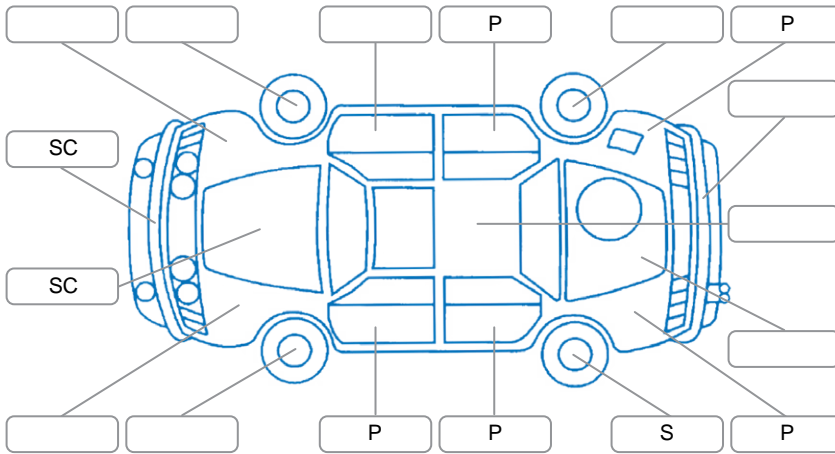

Report ID:	28,198,599	Version:	2
Created:	25 May 2026		

Make:	Hyundai	Model:	Tucson
Body Style:	SUV	Year:	2019
Rego No.:	LWY327	Rego Expiry:	30 Jan 2027
WoF Expiry:	26 Mar 2027	Odometer:	171,129 Kms
Good No.:	28198599	VIN:	TMAJ3812WKJ822734
Next Service:	180,000kms	Service History:	No

**Key**  
 S = Scratch    R = Rust    C = Crack    \* = Decals    W = Significant scuffs  
 D = Dent    PT = Paint defect    P = Pin dent    SC = Stone Chips

Note: some defects and blemishes may not be displayed in the diagram