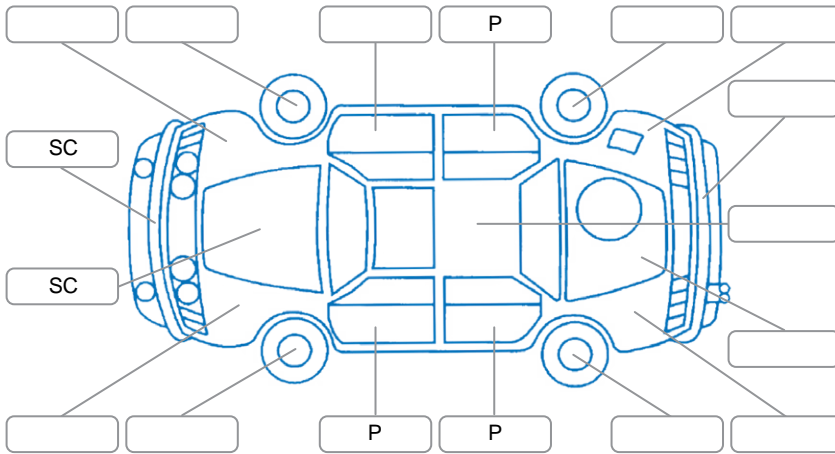

Key
 S = Scratch R = Rust C = Crack * = Decals W = Significant scuffs
 D = Dent PT = Paint defect P = Pin dent SC = Stone Chips

Note: some defects and blemishes may not be displayed in the diagram

Body Inspection Comments

Conditions During Body Inspection: Dry

Under Carriage and Under Bonnet Inspection Comments

Interior Comments

Seats:	Good
Carpets:	Good
Panels:	Good
Dashboard:	Good

General Comments

Road Conditions During Test Drive	Dry
Engine Timing Mechanism	Timing Chain
Evidence of Cam Belt Replacement	<input type="checkbox"/> Yes <input type="checkbox"/> No Kms
Inspected by:	LukaAjitvan Woerden
Published by:	LukaAjitvan Woerden
Inspection Date:	20 May 2026