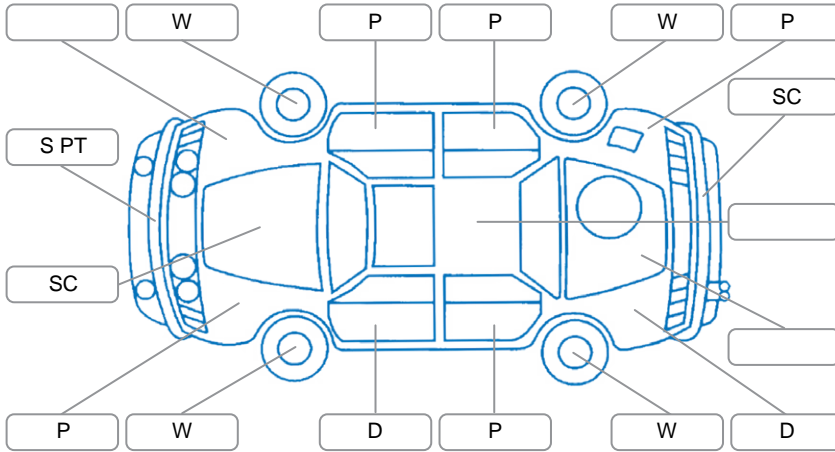

Report ID:	28,198,552	Version:	1
Created:	03 Jul 2026		

Make:	Honda	Model:	FIT
Body Style:	Hatchback	Year:	2014
Rego No.:	QUG420	Rego Expiry:	23 May 2026
WoF Expiry:	09 Jun 2027	Odometer:	72,225 Kms
Good No.:	28198552	VIN:	7AT08G2YX24072406
Next Service:	79,000 Kms	Service History:	No

Key

S = Scratch R = Rust C = Crack * = Decals W = Significant scuffs
 D = Dent PT = Paint defect P = Pin dent SC = Stone Chips

Note: some defects and blemishes may not be displayed in the diagram

Body Inspection Comments

- Dent in left rear lower sill
- Front tyres starting to wear on outer edges

Conditions During Body Inspection: Dry

Under Carriage and Under Bonnet Inspection Comments

2WD

Interior Comments

Seats:	Good
Carpets:	Good
Panels:	Good
Dashboard:	Good