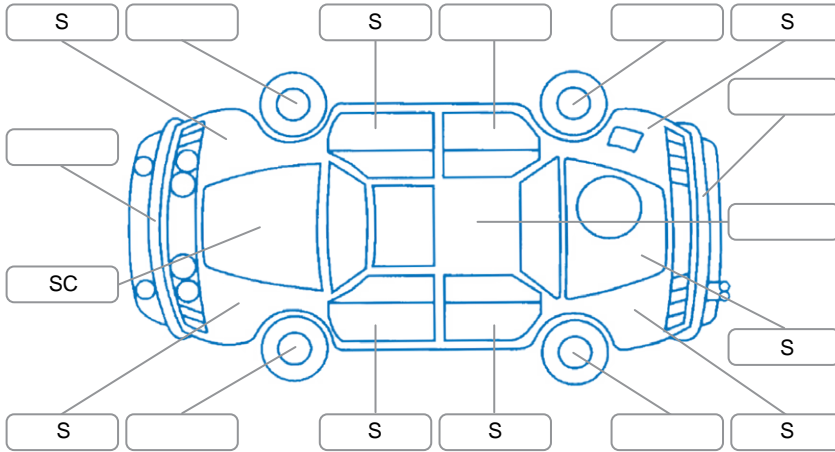

Report ID:	28,198,497	Version:	2
Created:	01 Jul 2026		

Make:	Volkswagen	Model:	Crafter
Body Style:	Van	Year:	2011
Rego No.:	GCC553	Rego Expiry:	31 Oct 2026
WoF Expiry:		Odometer:	55,413 Kms
Good No.:	28198497	VIN:	WV1ZZZ2EZC6003512
Next Service:	95232	Service History:	No

Key

S = Scratch R = Rust C = Crack * = Decals W = Significant scuffs
 D = Dent PT = Paint defect P = Pin dent SC = Stone Chips

Note: some defects and blemishes may not be displayed in the diagram

Body Inspection Comments

Holes on body

Conditions During Body Inspection

Dry

Under Carriage and Under Bonnet Inspection Comments

Rear wheel drive

Interior Comments

Seats:	Good
Carpets:	Good
Panels:	Good
Dashboard:	Holes, Good

General Comments