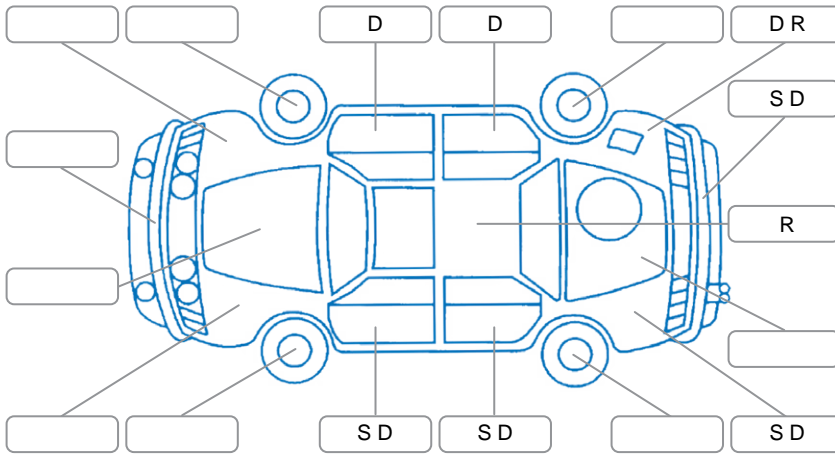

Key
 S = Scratch R = Rust C = Crack * = Decals W = Significant scuffs
 D = Dent PT = Paint defect P = Pin dent SC = Stone Chips

Note: some defects and blemishes may not be displayed in the diagram

Body Inspection Comments

L tail light cracked, engine oil leak, underneath rust.

Conditions During Body Inspection Wet

Under Carriage and Under Bonnet Inspection Comments

Interior Comments

Seats:	Average
Carpets:	Average
Panels:	Average
Dashboard:	Good