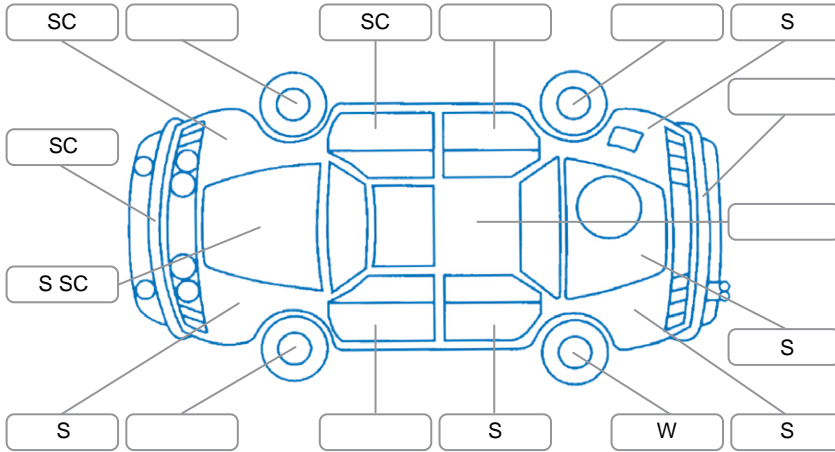

Report ID:	28,198,325	Version:	1
Created:	22 May 2026		

Make:	KIA	Model:	Seltos
Body Style:	SUV	Year:	2021
Rego No.:	NGJ802	Rego Expiry:	25 Jul 2026
WoF Expiry:	06 Mar 2027	Odometer:	101,437 Kms
Good No.:	28198325	VIN:	KNAEP81ATM7176506
Next Service:	17/7/26	Service History:	Yes

Key

S = Scratch R = Rust C = Crack * = Decals W = Significant scuffs
 D = Dent PT = Paint defect P = Pin dent SC = Stone Chips

Note: some defects and blemishes may not be displayed in the diagram

Body Inspection Comments

Conditions During Body Inspection

Dry

Under Carriage and Under Bonnet Inspection Comments

Interior Comments

Seats:	Good
Carpets:	Good
Panels:	Good
Dashboard:	Good

General Comments

Vehicle drove well.

Road Conditions During Test Drive	Dry
Engine Timing Mechanism	Timing Chain
Evidence of Cam Belt Replacement	<input type="checkbox"/> Yes <input type="checkbox"/> No Kms
Inspected by:	Aaron Johnson
Published by:	Aaron Johnson
Inspection Date:	22 May 2026