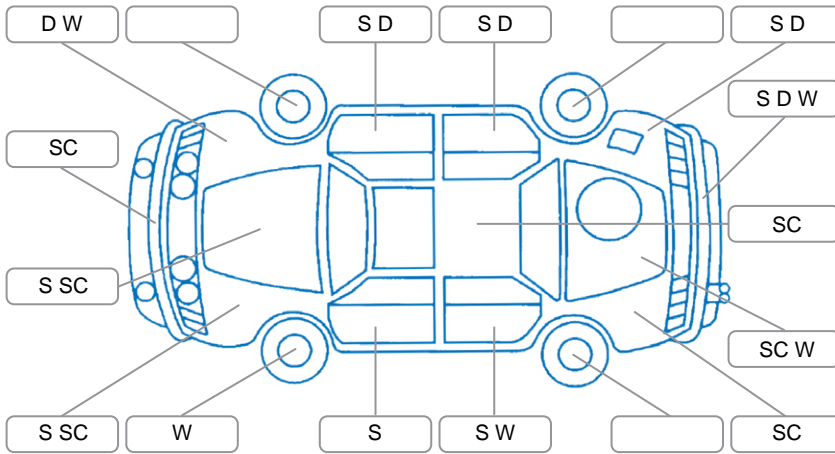

Report ID:	28,198,259	Version:	2
Created:	24 Jun 2026		

Make:	Mazda	Model:	Premacy
Body Style:	Wagon	Year:	2008
Rego No.:	NQF476	Rego Expiry:	30 Nov 2026
WoF Expiry:	03 Mar 2027	Odometer:	112,727 Kms
Good No.:	28198259	VIN:	7AT0C133X19306241
Next Service:	121,900km	Service History:	No

Key

S = Scratch R = Rust C = Crack * = Decals W = Significant scuffs
 D = Dent PT = Paint defect P = Pin dent SC = Stone Chips

Note: some defects and blemishes may not be displayed in the diagram

Body Inspection Comments

Conditions During Body Inspection

Dry

Under Carriage and Under Bonnet Inspection Comments

Front wheel drive

Interior Comments

Seats:	Good
Carpets:	Average
Panels:	Average
Dashboard:	Good

General Comments

Road Conditions During Test Drive