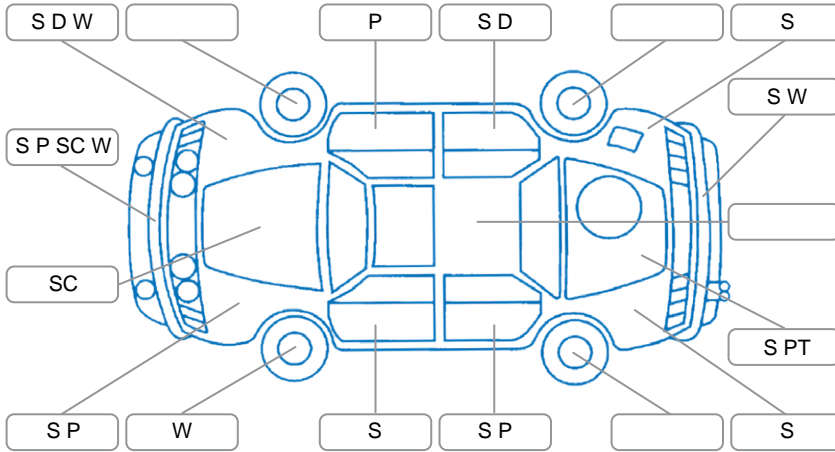

Report ID:	28,198,237	Version:	1
Created:	22 May 2026		

Make:	Holden	Model:	Barina
Body Style:	Hatchback	Year:	2013
Rego No.:	GWQ955	Rego Expiry:	28 Jul 2026
WoF Expiry:	20 Nov 2026	Odometer:	113,257 Kms
Good No.:	28198237	VIN:	KL3TA48E9EB503651
Next Service:	116983	Service History:	Yes

**Key**

S = Scratch    R = Rust    C = Crack    \* = Decals    W = Significant scuffs  
 D = Dent    PT = Paint defect    P = Pin dent    SC = Stone Chips

Note: some defects and blemishes may not be displayed in the diagram

**Body Inspection Comments**

Minor crack in screen left side, sill dent rh side

Conditions During Body Inspection

Dry

**Under Carriage and Under Bonnet Inspection Comments**

Engine oil leaks

**Interior Comments**

Seats: stained, dirty

Carpets: Good

Panels: Good

Dashboard: Good

**General Comments**

Road Conditions During Test Drive: Dry

Engine Timing Mechanism: Timing Chain

Evidence of Cam Belt Replacement:  Yes  No      Kms