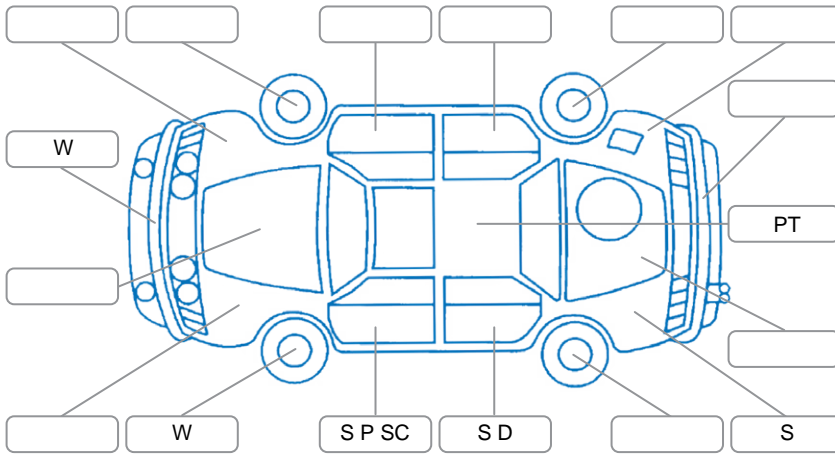

Report ID:	28,198,198	Version:	1
Created:	14 Jun 2026		

Make:	Mazda	Model:	Axela
Body Style:	Hatchback	Year:	2012
Rego No.:	QFP193	Rego Expiry:	14 Jun 2026
WoF Expiry:	05 Jun 2027	Odometer:	130,298 Kms
Good No.:	28198198	VIN:	7AT0C13JX23203976
Next Service:	140,000 KMs	Service History:	No

Key
 S = Scratch R = Rust C = Crack * = Decals W = Significant scuffs
 D = Dent PT = Paint defect P = Pin dent SC = Stone Chips

Note: some defects and blemishes may not be displayed in the diagram

Body Inspection Comments

Front bumper slightly misaligned.

Conditions During Body Inspection

Dry

Under Carriage and Under Bonnet Inspection Comments

Front wheel drive.
 Freshly serviced.

Interior Comments

Seats:	Average
Carpets:	Average
Panels:	Average
Dashboard:	Average