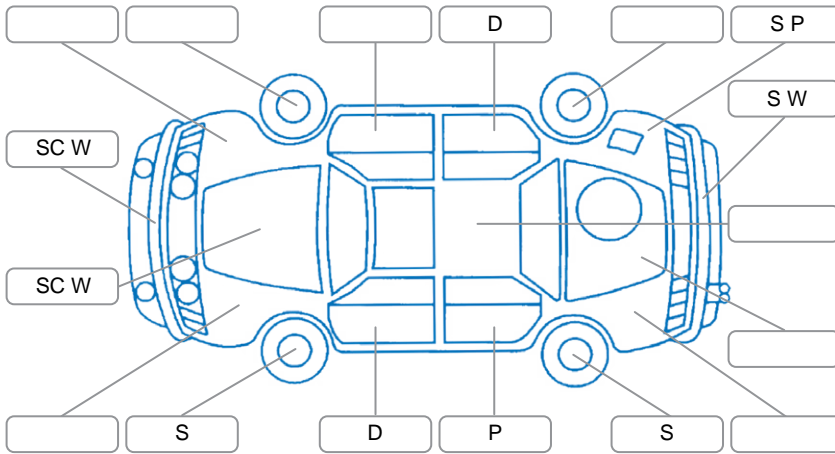

Report ID:	28,198,180	Version:	3
Created:	15 Jun 2026		

Make:	Mazda	Model:	Axela
Body Style:	Hatchback	Year:	2004
Rego No.:	JWT605	Rego Expiry:	19 Dec 2026
WoF Expiry:	12 Jun 2027	Odometer:	135,866 Kms
Good No.:	28198180	VIN:	7AT0C13JX16110037
Next Service:	145,866 Kms	Service History:	No

Key
 S = Scratch R = Rust C = Crack * = Decals W = Significant scuffs
 D = Dent PT = Paint defect P = Pin dent SC = Stone Chips

Note: some defects and blemishes may not be displayed in the diagram

Body Inspection Comments

Conditions During Body Inspection: Dry

Under Carriage and Under Bonnet Inspection Comments

Interior Comments

Seats:	Average
Carpets:	Average
Panels:	Average
Dashboard:	Average

General Comments

Road Conditions During Test Drive	Dry		
Engine Timing Mechanism	Timing Chain		
Evidence of Cam Belt Replacement	<input type="checkbox"/> Yes	<input type="checkbox"/> No	Kms
Inspected by:	Haden Brown		
Published by:	Harry Dodds		
Inspection Date:	03 Jun 2026		