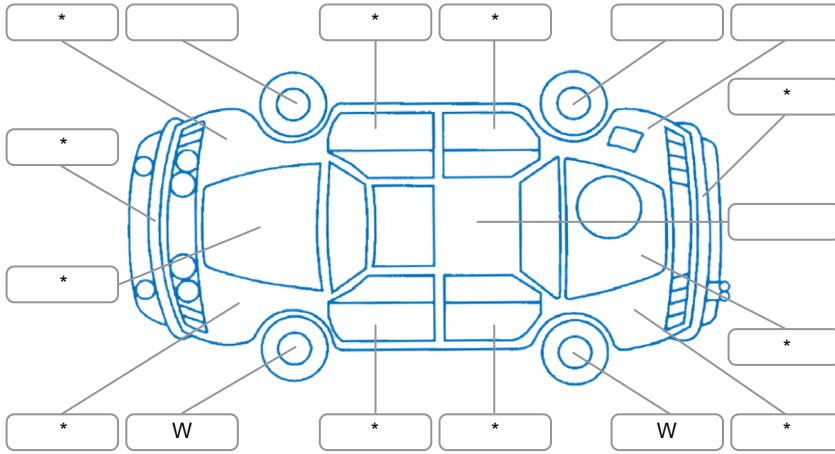

Report ID:	28,198,133	Version:	2
Created:	05 Jun 2026		

Make:	Mini	Model:	Hatch
Body Style:	Hatchback	Year:	2021
Rego No.:	NSD894	Rego Expiry:	06 Nov 2026
WoF Expiry:	19 Jun 2027	Odometer:	51,320 Kms
Good No.:	28198133	VIN:	WMW32DK0302R21108
Next Service:		Service History:	No

Key

S = Scratch R = Rust C = Crack * = Decals W = Significant scuffs
 D = Dent PT = Paint defect P = Pin dent SC = Stone Chips

Note: some defects and blemishes may not be displayed in the diagram

Body Inspection Comments

Conditions During Body Inspection: Dry

Under Carriage and Under Bonnet Inspection Comments

Interior Comments

Seats:	Good
Carpets:	Good
Panels:	Good
Dashboard:	Good

General Comments

Road Conditions During Test Drive	Dry
Engine Timing Mechanism	Timing Chain
Evidence of Cam Belt Replacement	<input type="checkbox"/> Yes <input type="checkbox"/> No Kms