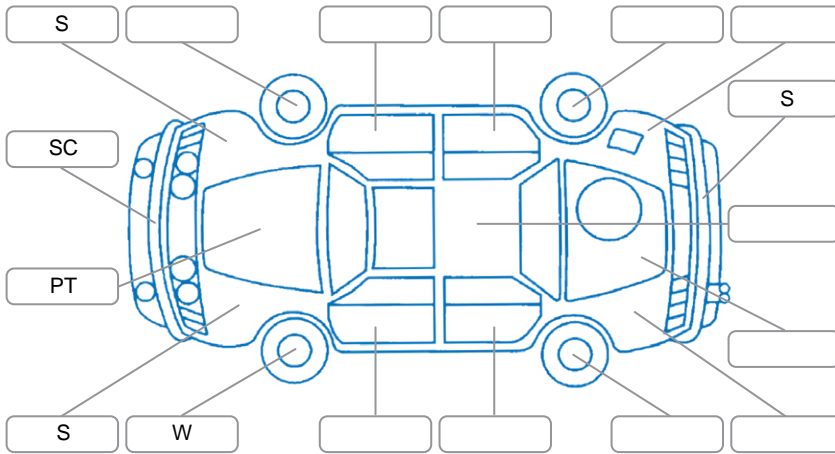

Key
 S = Scratch R = Rust C = Crack * = Decals W = Significant scuffs
 D = Dent PT = Paint defect P = Pin dent SC = Stone Chips

Note: some defects and blemishes may not be displayed in the diagram

Body Inspection Comments

Right Foglight lens cracked and both are inoperative, right rear door seal deteriorated, interior door card mastering starting to sag

Conditions During Body Inspection Dry

Under Carriage and Under Bonnet Inspection Comments

Bonnet liner sagging, large oil leak underneath, underbody surface rust

Interior Comments

Seats:	Average
Carpets:	Average
Panels:	Average
Dashboard:	Good

General Comments

Road Conditions During Test Drive	Dry		
Engine Timing Mechanism	Timing Chain		
Evidence of Cam Belt Replacement	<input type="checkbox"/> Yes	<input type="checkbox"/> No	Kms
Inspected by:	Byron Dagg		
Published by:	Byron Dagg		
Inspection Date:	20 May 2026		