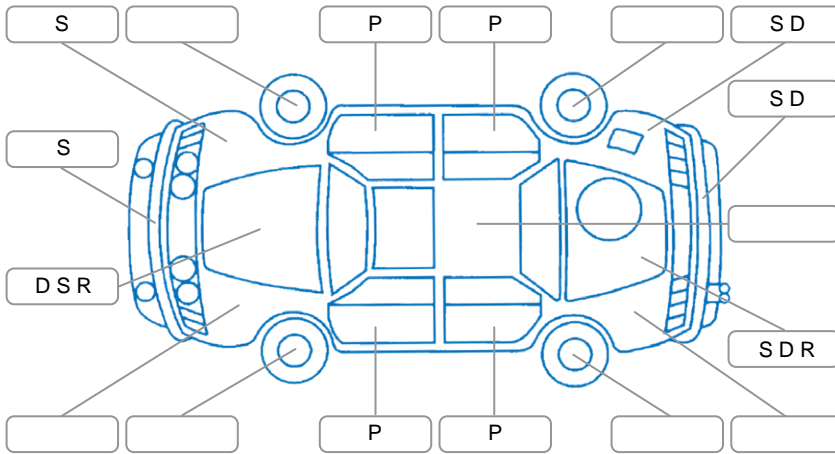

Report ID:	28,198,082	Version:	2
Created:	25 May 2026		

Make:	Ford	Model:	Ranger
Body Style:	Utility	Year:	2020
Rego No.:	NCL373	Rego Expiry:	12 Jul 2026
WoF Expiry:	13 Oct 2026	Odometer:	189,535 Kms
Good No.:	28198082	VIN:	MPBUMFF50LX300179
Next Service:	194,000 kms	Service History:	Yes

Key

S = Scratch R = Rust C = Crack * = Decals W = Significant scuffs
 D = Dent PT = Paint defect P = Pin dent SC = Stone Chips

Note: some defects and blemishes may not be displayed in the diagram

Body Inspection Comments

Windscreen cracked major replace, intake rubber boot split and noise when driving, canopy handle faulty, left rear doorstep plate small dent.

Conditions During Body Inspection

Dry

Under Carriage and Under Bonnet Inspection Comments