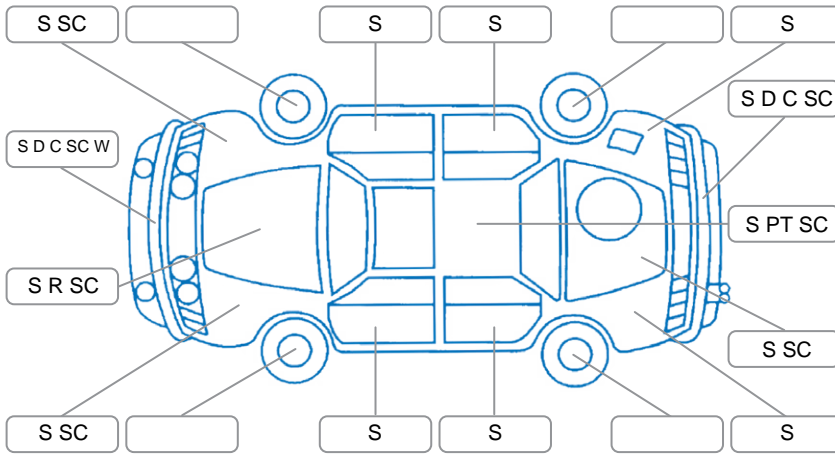

Report ID:	28,198,053	Version:	1
Created:	04 Jun 2026		

Make:	Mazda	Model:	Atenza
Body Style:	Wagon	Year:	2013
Rego No.:	PPS354	Rego Expiry:	15 Feb 2026
WoF Expiry:	09 Sep 2026	Odometer:	177,388 Kms
Good No.:	28198053	VIN:	7AT0C139X22100482
Next Service:		Service History:	No

Key

S = Scratch R = Rust C = Crack * = Decals W = Significant scuffs
 D = Dent PT = Paint defect P = Pin dent SC = Stone Chips

Note: some defects and blemishes may not be displayed in the diagram

Body Inspection Comments

Rhr tire has puncture. Paintwork faded in areas

Conditions During Body Inspection

Wet

Under Carriage and Under Bonnet Inspection Comments

Battery failed

Interior Comments

Seats:	marks
Carpets:	Average
Panels:	scratches scuffs
Dashboard:	Average