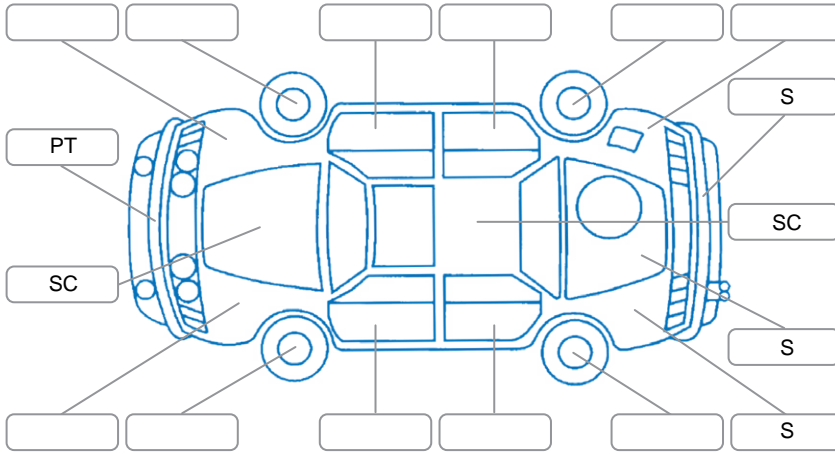

Report ID:	28,198,011	Version:	1
Created:	29 Jun 2026		

Make:	Toyota	Model:	Estima
Body Style:	People Mover	Year:	2006
Rego No.:	MBK208	Rego Expiry:	17 Sep 2026
WoF Expiry:	09 Jul 2027	Odometer:	191,342 Kms
Good No.:	28198011	VIN:	7AT0H61YX17003173
Next Service:	201300	Service History:	No

Key

S = Scratch R = Rust C = Crack * = Decals W = Significant scuffs
 D = Dent PT = Paint defect P = Pin dent SC = Stone Chips

Note: some defects and blemishes may not be displayed in the diagram

Body Inspection Comments

Conditions During Body Inspection: Dry

Under Carriage and Under Bonnet Inspection Comments

Front wheel drive

Interior Comments

Seats:	Good
Carpets:	Good
Panels:	Good
Dashboard:	Good

General Comments

Road Conditions During Test Drive	Dry		
Engine Timing Mechanism	Timing Chain		
Evidence of Cam Belt Replacement	<input type="checkbox"/> Yes	<input type="checkbox"/> No	Kms
Inspected by:	Jesse Amey		
Published by:	Janine Bell		
Inspection Date:	24 May 2026		