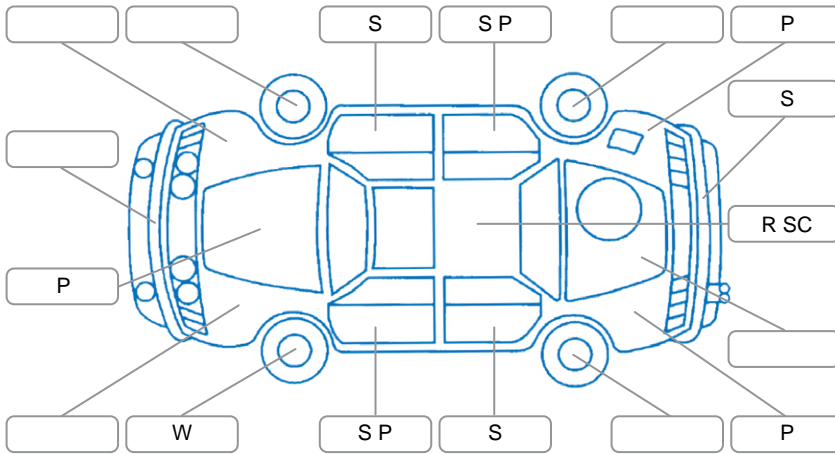

Key
 S = Scratch R = Rust C = Crack * = Decals W = Significant scuffs
 D = Dent PT = Paint defect P = Pin dent SC = Stone Chips

Note: some defects and blemishes may not be displayed in the diagram

Body Inspection Comments

Conditions During Body Inspection

Under Carriage and Under Bonnet Inspection Comments

Interior Comments

Seats:	Good
Carpets:	Good
Panels:	Good
Dashboard:	Good

General Comments

Road Conditions During Test Drive	Dry		
Engine Timing Mechanism	Timing Chain		
Evidence of Cam Belt Replacement	<input type="checkbox"/> Yes	<input type="checkbox"/> No	Kms
Inspected by:	Phillip Russel-Waimotu		
Published by:	Bruce Screaton		
Inspection Date:	25 May 2026		