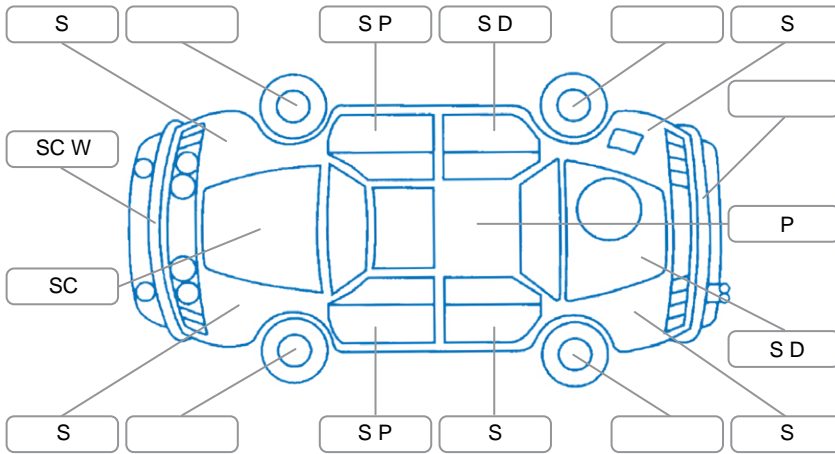

Report ID:	28,197,952	Version:	1
Created:	19 May 2026		

Make:	Mazda	Model:	Bt-50
Body Style:	Utility	Year:	2019
Rego No.:	MGP498	Rego Expiry:	24 Jul 2026
WoF Expiry:	17 Jul 2026	Odometer:	96,383 Kms
Good No.:	28197952	VIN:	MMOUR0YG100996238
Next Service:	95900	Service History:	Yes

### Key

S = Scratch    R = Rust    C = Crack    \* = Decals    W = Significant scuffs  
 D = Dent    PT = Paint defect    P = Pin dent    SC = Stone Chips

Note: some defects and blemishes may not be displayed in the diagram