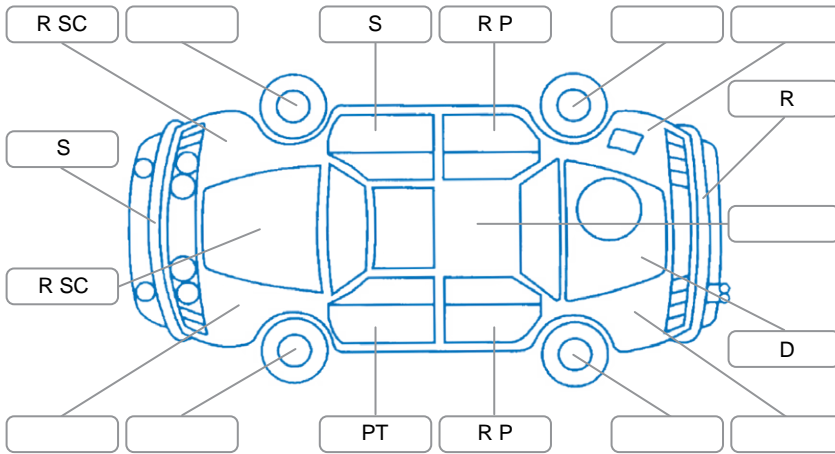

**Key**  
 S = Scratch    R = Rust    C = Crack    \* = Decals    W = Significant scuffs  
 D = Dent    PT = Paint defect    P = Pin dent    SC = Stone Chips

Note: some defects and blemishes may not be displayed in the diagram

### Under Carriage and Under Bonnet Inspection Comments

Front tyres inner shoulder worn. Underbody surface rust. Oil seepage