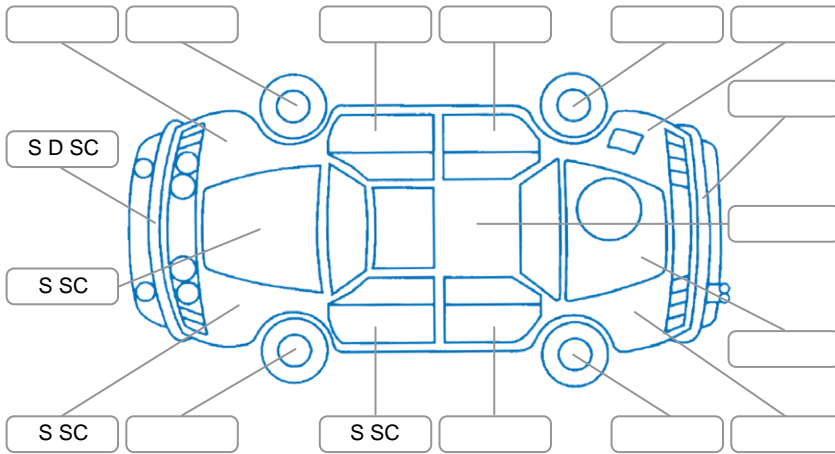

Report ID:	28,197,849	Version:	4
Created:	22 May 2026		

Make:	Toyota	Model:	Hilux
Body Style:	Utility	Year:	2006
Rego No.:	GMJ162	Rego Expiry:	08 May 2027
WoF Expiry:	09 Feb 2027	Odometer:	340,534 Kms
Good No.:	28197849	VIN:	MR0HZ22GX03502951
Next Service:	350,400	Service History:	Yes

Key
 S = Scratch R = Rust C = Crack * = Decals W = Significant scuffs
 D = Dent PT = Paint defect P = Pin dent SC = Stone Chips

Note: some defects and blemishes may not be displayed in the diagram

Body Inspection Comments

Front bull bar dented

Conditions During Body Inspection Dry

Under Carriage and Under Bonnet Inspection Comments

Interior Comments

Seats:	heavy canvas covers fitted
Carpets:	Average
Panels:	Average
Dashboard:	Average