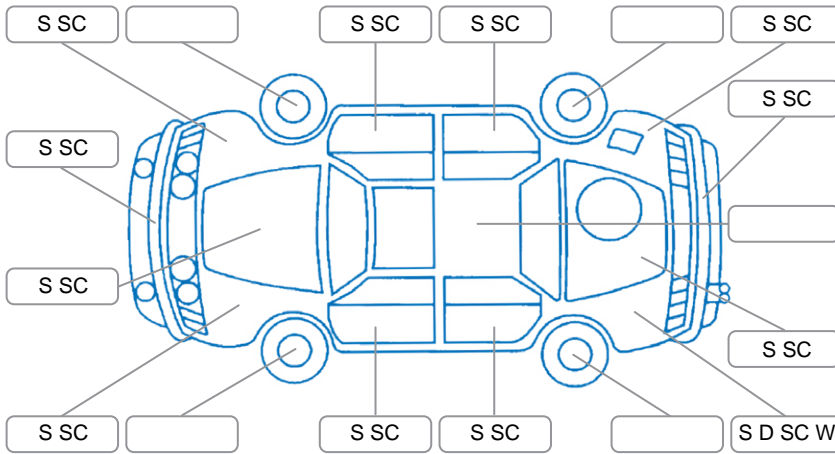

Report ID:	28,197,751	Version:	1
Created:	19 May 2026		

Make:	Hyundai	Model:	Tucson
Body Style:	SUV	Year:	2019
Rego No.:	MEQ693	Rego Expiry:	17 Sep 2026
WoF Expiry:	21 May 2027	Odometer:	140,083 Kms
Good No.:	28197751	VIN:	TMAJ3813MKJ828748
Next Service:	141000	Service History:	Yes

**Key**

S = Scratch    R = Rust    C = Crack    \* = Decals    W = Significant scuffs  
 D = Dent    PT = Paint defect    P = Pin dent    SC = Stone Chips

Note: some defects and blemishes may not be displayed in the diagram