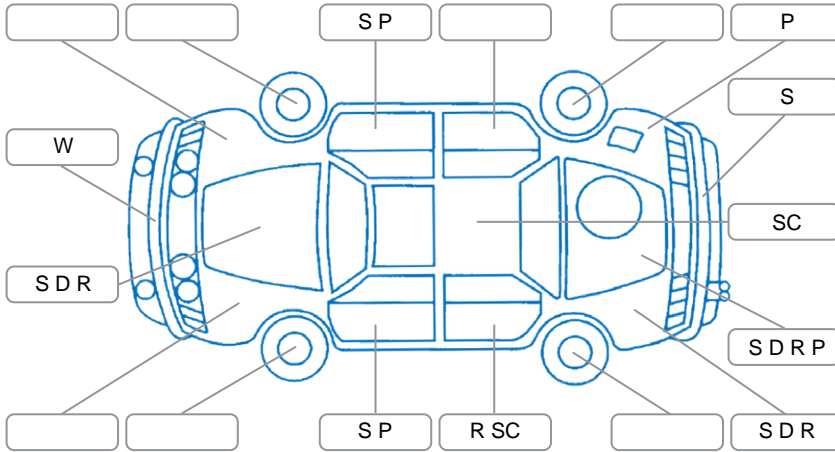

Report ID:	28,197,733	Version:	3
Created:	30 May 2026		

Make:	Mitsubishi	Model:	Triton
Body Style:	Utility	Year:	2020
Rego No.:	MUP688	Rego Expiry:	14 Apr 2027
WoF Expiry:	03 Jul 2026	Odometer:	182,949 Kms
Good No.:	28197733	VIN:	MMAJLKK10LH011236
Next Service:	195000	Service History:	No

Key

S = Scratch R = Rust C = Crack * = Decals W = Significant scuffs
 D = Dent PT = Paint defect P = Pin dent SC = Stone Chips

Note: some defects and blemishes may not be displayed in the diagram

Body Inspection Comments

- Pin dents in right D pillar
- Alloy centre cap missing on right rear
- Dent and rust on bonnet
- Windscreen stone chip

Conditions During Body Inspection: Dry

Under Carriage and Under Bonnet Inspection Comments