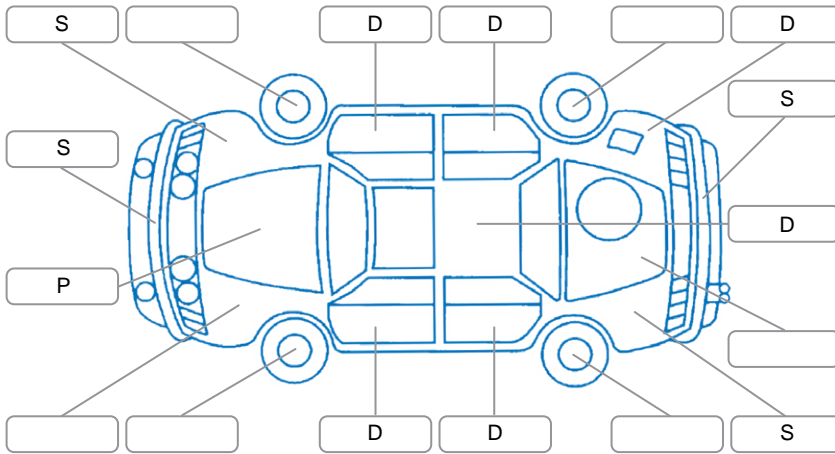

Report ID:	28,197,722	Version:	1
Created:	21 May 2026		

Make:	Volkswagen	Model:	Amarok
Body Style:	Utility	Year:	2018
Rego No.:	LHE740	Rego Expiry:	25 Oct 2026
WoF Expiry:	14 Nov 2026	Odometer:	161,999 Kms
Good No.:	28197722	VIN:	WV1ZZZ2HZHA036477
Next Service:	169,000 kms	Service History:	Yes

Key
 S = Scratch R = Rust C = Crack * = Decals W = Significant scuffs
 D = Dent PT = Paint defect P = Pin dent SC = Stone Chips

Note: some defects and blemishes may not be displayed in the diagram

Body Inspection Comments

Both side rear head rest missing, underbody cover rust,

Conditions During Body Inspection

Dry

Under Carriage and Under Bonnet Inspection Comments

Windscreen cracked out cva

Interior Comments

Seats:	Poor
Carpets:	Average
Panels:	Average
Dashboard:	Good