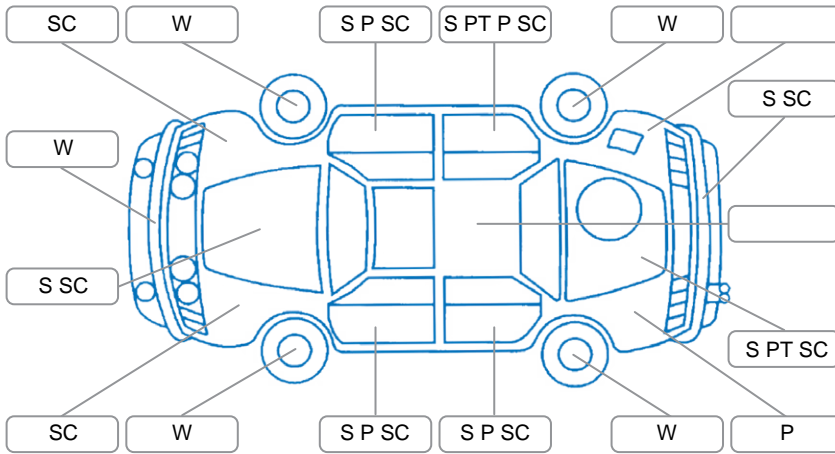

Report ID:	28,197,686	Version:	1
Created:	10 Jun 2026		

Make:	Subaru	Model:	Forester
Body Style:	SUV	Year:	2012
Rego No.:	NUJ993	Rego Expiry:	28 Jul 2026
WoF Expiry:	24 Jun 2027	Odometer:	136,676 Kms
Good No.:	28197686	VIN:	7AT0GF17X21022022
Next Service:	146,000 kms	Service History:	No

**Key**  
 S = Scratch    R = Rust    C = Crack    \* = Decals    W = Significant scuffs  
 D = Dent    PT = Paint defect    P = Pin dent    SC = Stone Chips

Note: some defects and blemishes may not be displayed in the diagram