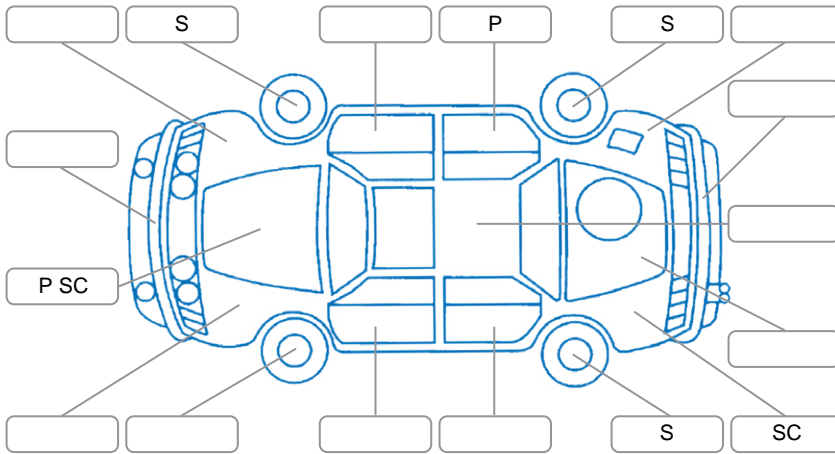

Report ID:	28,197,617	Version:	2
Created:	20 May 2026		

Make:	Ford	Model:	Fiesta
Body Style:	Hatchback	Year:	2014
Rego No.:	PBJ404	Rego Expiry:	22 Aug 2026
WoF Expiry:	20 Jan 2027	Odometer:	129,487 Kms
Good No.:	28197617	VIN:	WF0DXXGAKDEY24541
Next Service:	110,000kms	Service History:	No

Key
 S = Scratch R = Rust C = Crack * = Decals W = Significant scuffs
 D = Dent PT = Paint defect P = Pin dent SC = Stone Chips

Note: some defects and blemishes may not be displayed in the diagram

Body Inspection Comments

Left body moulding skirt loose & missing panel.
 Left sill dented .

Conditions During Body Inspection Wet

Under Carriage and Under Bonnet Inspection Comments

Interior Comments

Seats:	Average
Carpets:	Average
Panels:	Cargo tray missing.
Dashboard:	Good