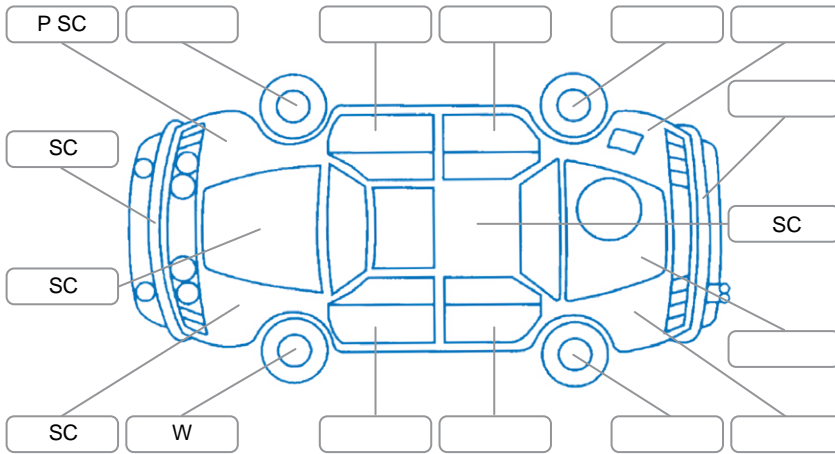

Report ID:	28,196,788	Version:	2
Created:	27 May 2026		

Make:	Ford	Model:	Ranger
Body Style:	Utility	Year:	2022
Rego No.:	PQC667	Rego Expiry:	24 Aug 2026
WoF Expiry:	25 Nov 2026	Odometer:	183,928 Kms
Good No.:	28196788	VIN:	MPBCMFF60NX416901
Next Service:	195000	Service History:	Yes

Key

S = Scratch R = Rust C = Crack * = Decals W = Significant scuffs
 D = Dent PT = Paint defect P = Pin dent SC = Stone Chips

Note: some defects and blemishes may not be displayed in the diagram

Body Inspection Comments

Conditions During Body Inspection

Dry

Under Carriage and Under Bonnet Inspection Comments

Interior Comments

Seats:	Good
Carpets:	Good
Panels:	Good
Dashboard:	Good

General Comments

Road Conditions During Test Drive	Dry
Engine Timing Mechanism	Cambelt
Evidence of Cam Belt Replacement	<input type="checkbox"/> Yes <input checked="" type="checkbox"/> No Kms