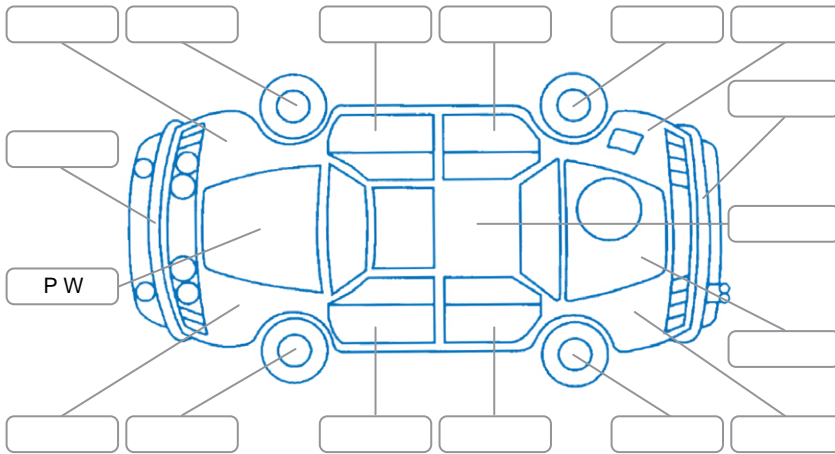

Report ID:	28,196,757	Version:	2
Created:	27 May 2026		

Make:	Toyota	Model:	Hiace
Body Style:	Van	Year:	2023
Rego No.:	QHG980	Rego Expiry:	07 Dec 2026
WoF Expiry:	08 Dec 2026	Odometer:	197,470 Kms
Good No.:	28196757	VIN:	JTFTA3AP708059238
Next Service:	209,000Kms	Service History:	Yes

Key
 S = Scratch R = Rust C = Crack * = Decals W = Significant scuffs
 D = Dent PT = Paint defect P = Pin dent SC = Stone Chips

Note: some defects and blemishes may not be displayed in the diagram

Body Inspection Comments

Left sill dent
 Windscreen crack in CVA

Conditions During Body Inspection Dry

Under Carriage and Under Bonnet Inspection Comments

Interior Comments

Seats:	Good
Carpets:	Good
Panels:	Good
Dashboard:	Good

General Comments