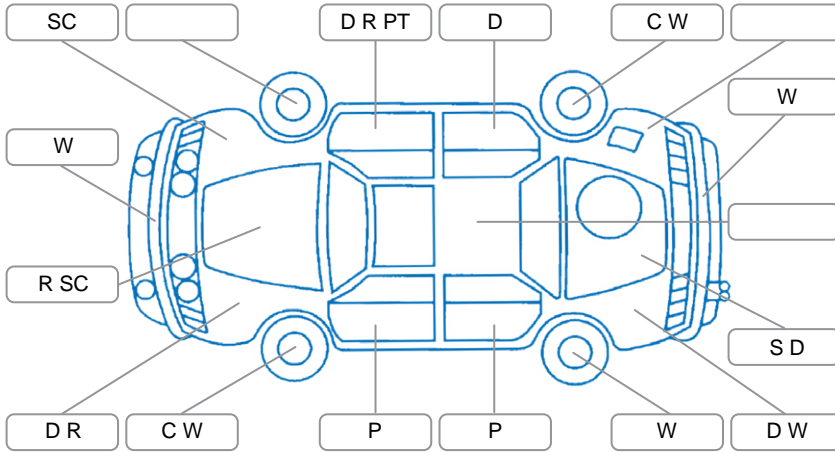

Report ID:	28,196,653	Version:	1
Created:	25 May 2026		

Make:	Honda	Model:	FIT
Body Style:	Hatchback	Year:	2003
Rego No.:	FUP315	Rego Expiry:	14 Nov 2026
WoF Expiry:	18 Jun 2026	Odometer:	135,417 Kms
Good No.:	28196653	VIN:	7AT08G2YX11752798
Next Service:	142,000kms	Service History:	No

Key

S = Scratch R = Rust C = Crack * = Decals W = Significant scuffs
 D = Dent PT = Paint defect P = Pin dent SC = Stone Chips

Note: some defects and blemishes may not be displayed in the diagram

Body Inspection Comments

Paint is cracked in rear bumper. Paint is flaking around dent at bottom of driver's door and surface rust is developing. Minor stone cracks in left side of windshield. Floor panel of cargo (space for spare tyre) is rusty.