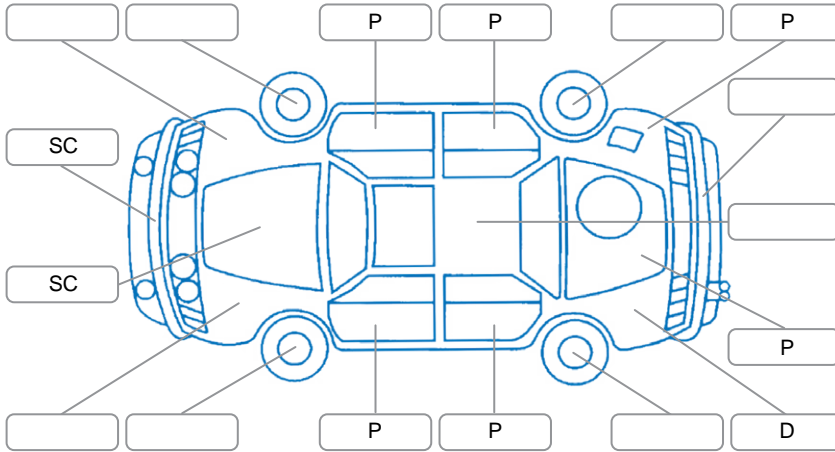

Report ID:	28,196,607	Version:	1
Created:	22 May 2026		

Make:	Mazda	Model:	Bt-50
Body Style:	Utility	Year:	2021
Rego No.:	NHZ826	Rego Expiry:	02 Sep 2026
WoF Expiry:	14 Apr 2027	Odometer:	200,240 Kms
Good No.:	28196607	VIN:	MMOUR0YG100121838
Next Service:	204,000 Kms	Service History:	Yes

Key

S = Scratch R = Rust C = Crack * = Decals W = Significant scuffs
 D = Dent PT = Paint defect P = Pin dent SC = Stone Chips

Note: some defects and blemishes may not be displayed in the diagram

Body Inspection Comments

Conditions During Body Inspection: Dry

Under Carriage and Under Bonnet Inspection Comments

2WD

Interior Comments

Seats:	Average
Carpets:	Good
Panels:	Good
Dashboard:	Reverse camera doesn't work

General Comments