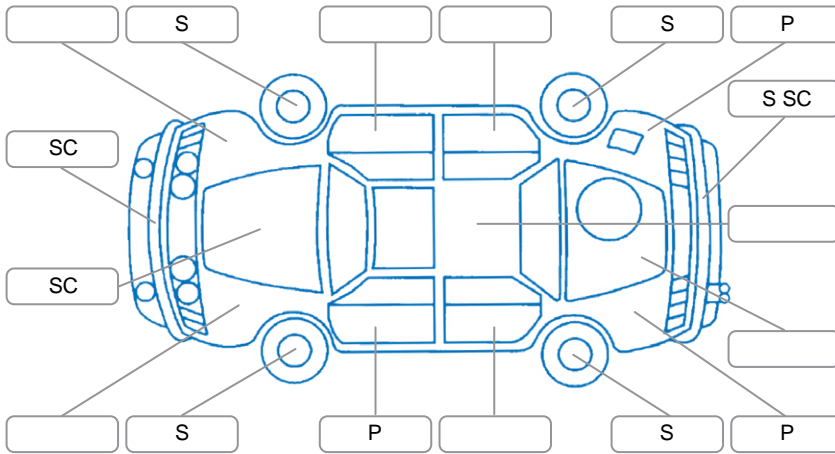

Key
 S = Scratch R = Rust C = Crack * = Decals W = Significant scuffs
 D = Dent PT = Paint defect P = Pin dent SC = Stone Chips

Note: some defects and blemishes may not be displayed in the diagram

Body Inspection Comments

Conditions During Body Inspection	Wet
-----------------------------------	-----

Under Carriage and Under Bonnet Inspection Comments

Interior Comments

Seats:	Average
Carpets:	Good
Panels:	Good
Dashboard:	Poor