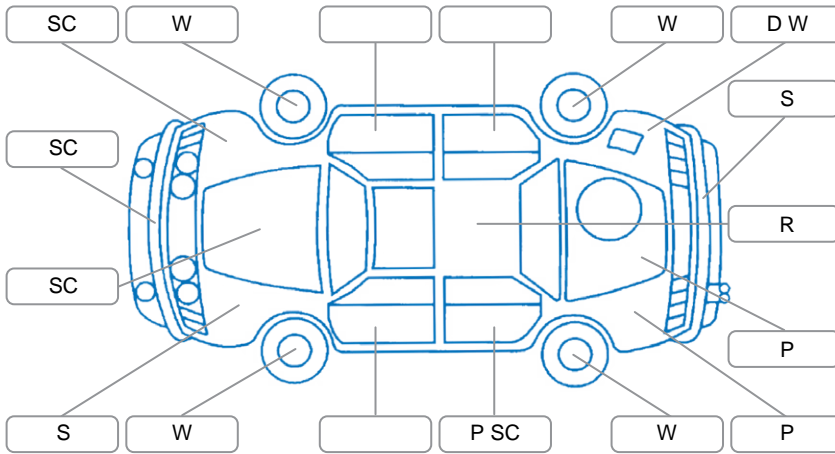

Report ID:	28,196,420	Version:	2
Created:	16 Jun 2026		

Make:	Mazda	Model:	Mazda3
Body Style:	Hatchback	Year:	2018
Rego No.:	LQC208	Rego Expiry:	29 Aug 2026
WoF Expiry:	22 Jun 2027	Odometer:	98,380 Kms
Good No.:	28196420	VIN:	JM0BN543810240757
Next Service:	108000kms	Service History:	Yes

**Key**

S = Scratch    R = Rust    C = Crack    \* = Decals    W = Significant scuffs  
 D = Dent    PT = Paint defect    P = Pin dent    SC = Stone Chips

Note: some defects and blemishes may not be displayed in the diagram